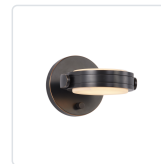

BLANCO WV325106

FIXTURE DIMENSIONS	W7-1/4" x H2" x E8-3/4"
LIGHT SOURCE	LED with DC Driver
TOTAL LUMENS	1200lm
WATTAGE	14W
DELIVERED LUMENS	PNAR-967lm; UBAR-917lm; VBAR-850lm;
VOLTAGE	120V
COLOR TEMPERATURE	3000K
CRI (RA)	90CRI
DIMMABLE	Yes, TRIAC or ELV Dimmer (Not Included)
MATERIAL	Alabaster; Aluminum; Iron;
INSTALL OPTIONS	All Orientation; Wall;
LOCATION	Damp
CANOPY DIMENSIONS	D6" x E7/8"
CEC TITLE 24 JA8	Yes, JA8-2022
PAINT FINISH	PN01; UB01; VB01;

[D - Diameter, L - Length, W - Width, H - Height, E - Extension]

AVAILABLE FINISHES:

WV325106PNAR
Polished
Nickel/Alabaster

WV325106UBAR
Urban
Bronze/Alabaster

WV325106VBAR
Vintage
Brass/Alabaster

*For complete warranty terms, please visit: www.aloralighting.com/warranty